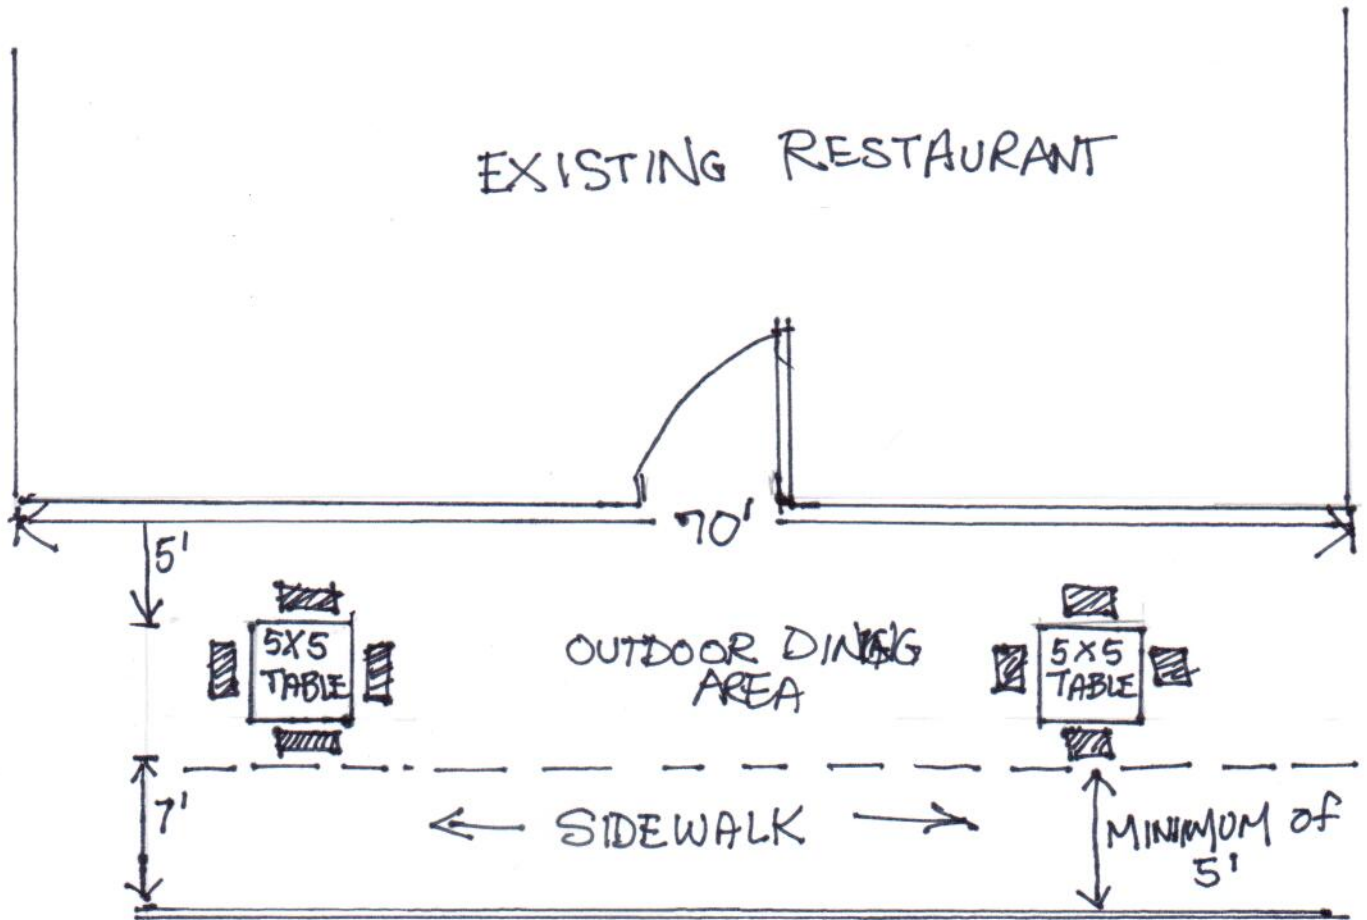

SAMPLE PLOT PLAN: OUTDOOR DINING

SCALE: 1" = 10 FEET
(DRAWING MUST BE DONE TO
SCALE - SUCH AS WITH
GRAPH PAPER)

STREET ADDRESS
(EXAMPLE IS FOR TWO
5' SQUARE TABLES
& FOUR CHAIRS)